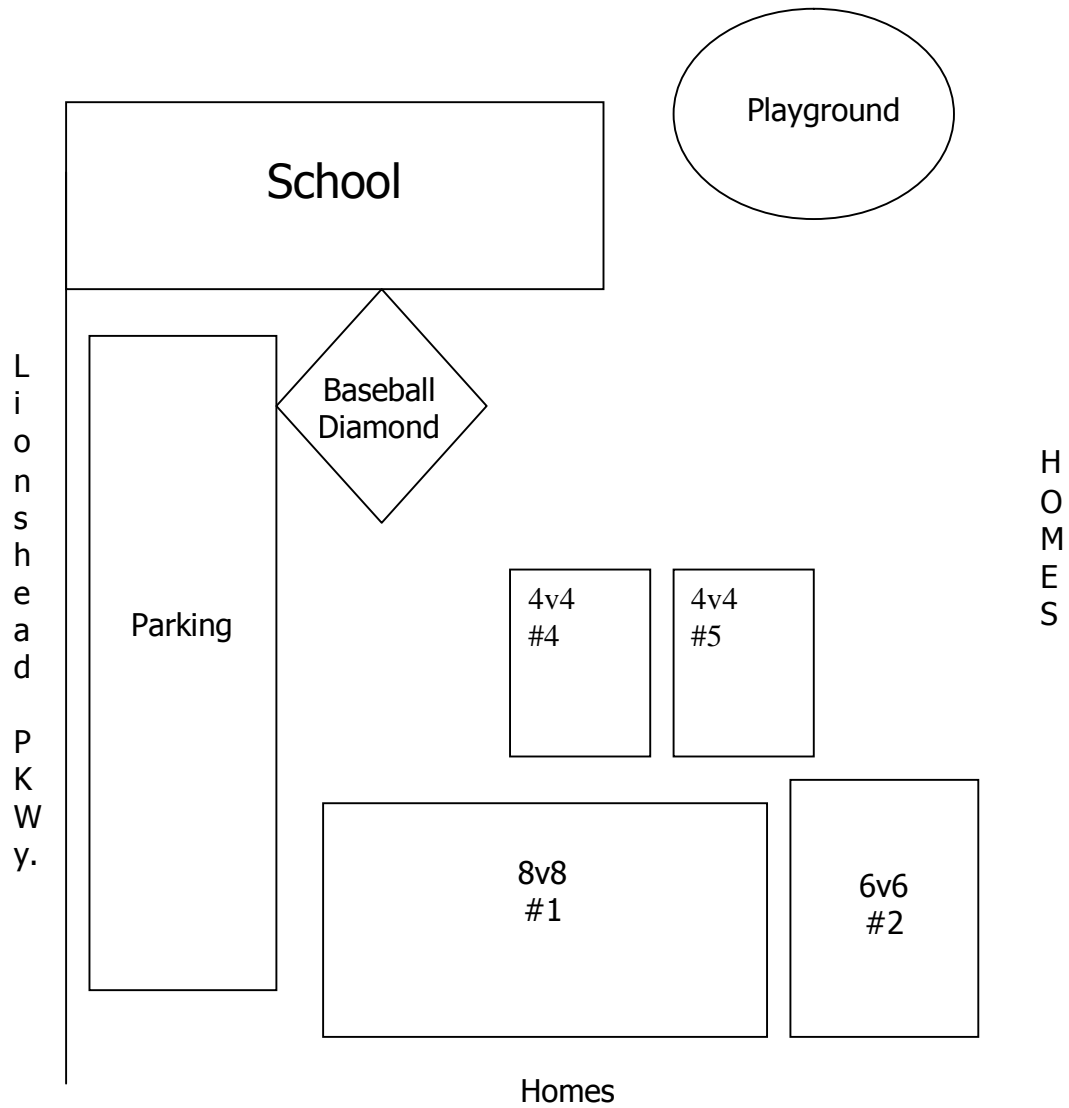

Wildcat Mountain Elem.

Driving Directions: Quebec S. from University to Wildcat Ridge, E. to Lionshead Pkwy, N. to school.