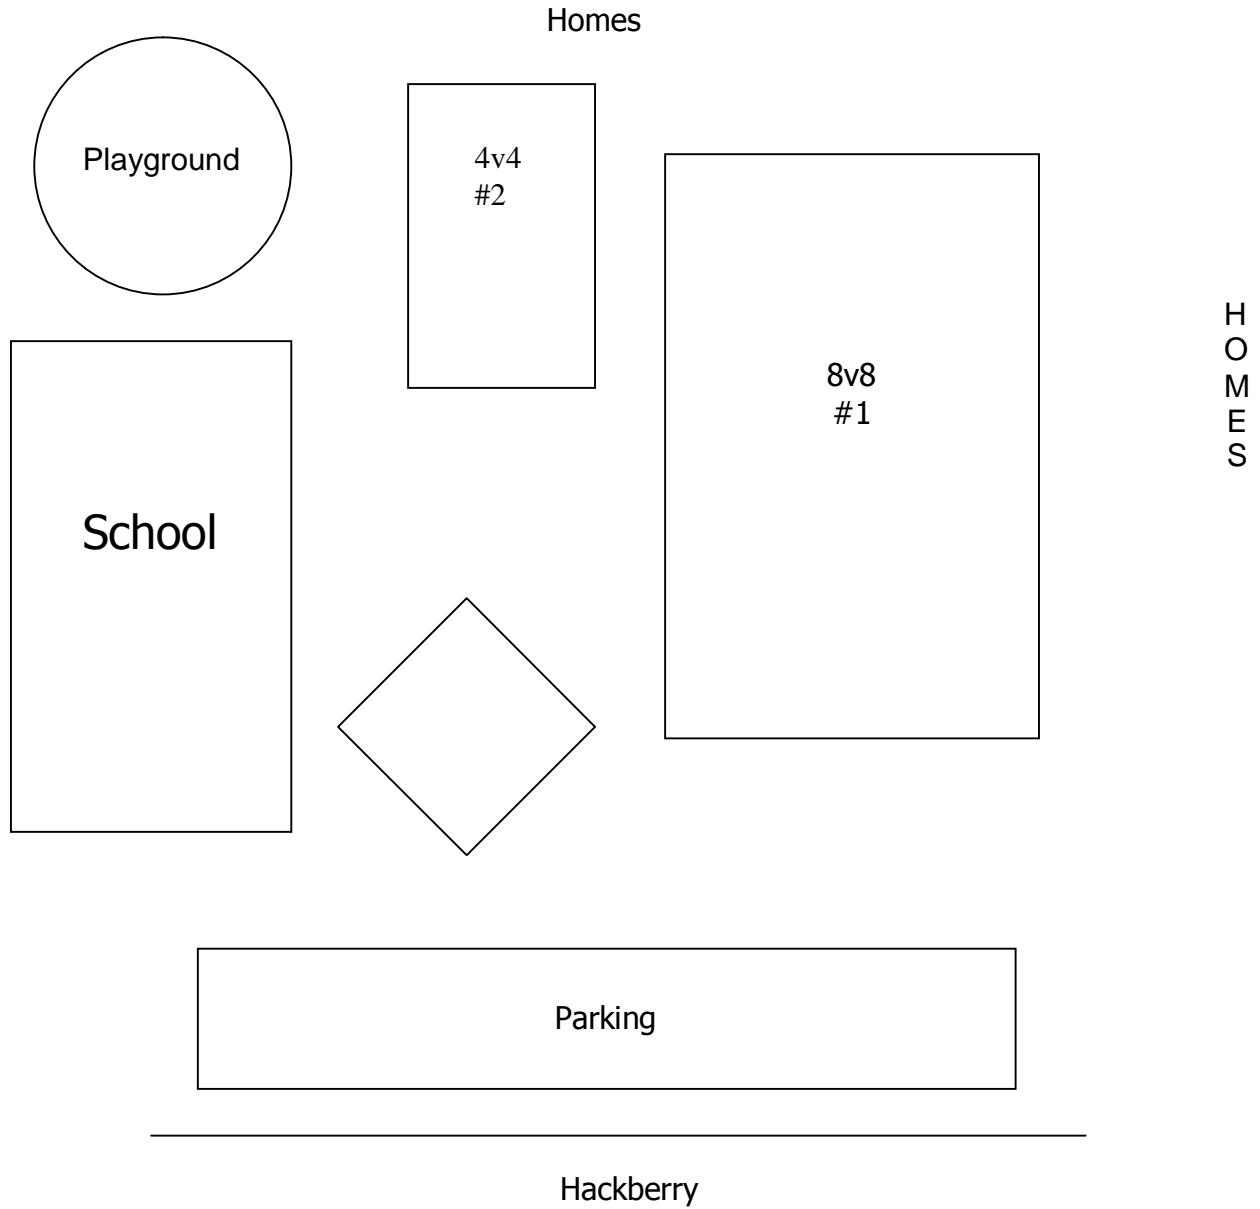

Trailblazer Elem.

Driving Directions: C470 to Highlands Ranch Blvd. to Highlands Ranch Pkwy, W. to Springhill, S. to Hachberry, W. to School. (or go W. on H.R. Pkwy From Broadway to Springhill).