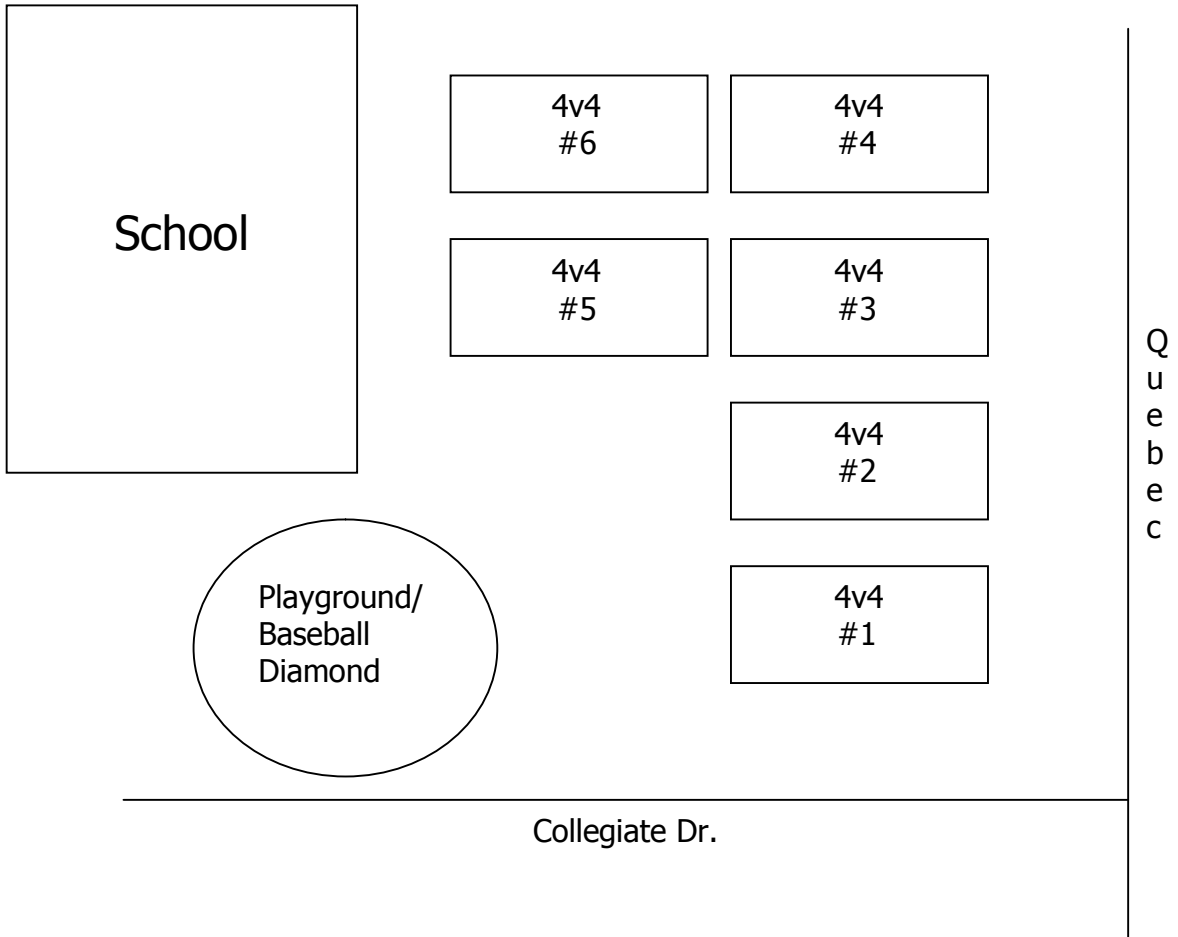

Fox Creek

Driving Directions: S. on Quebec from C470 to Collegiate Dr., W. on Collegiate.